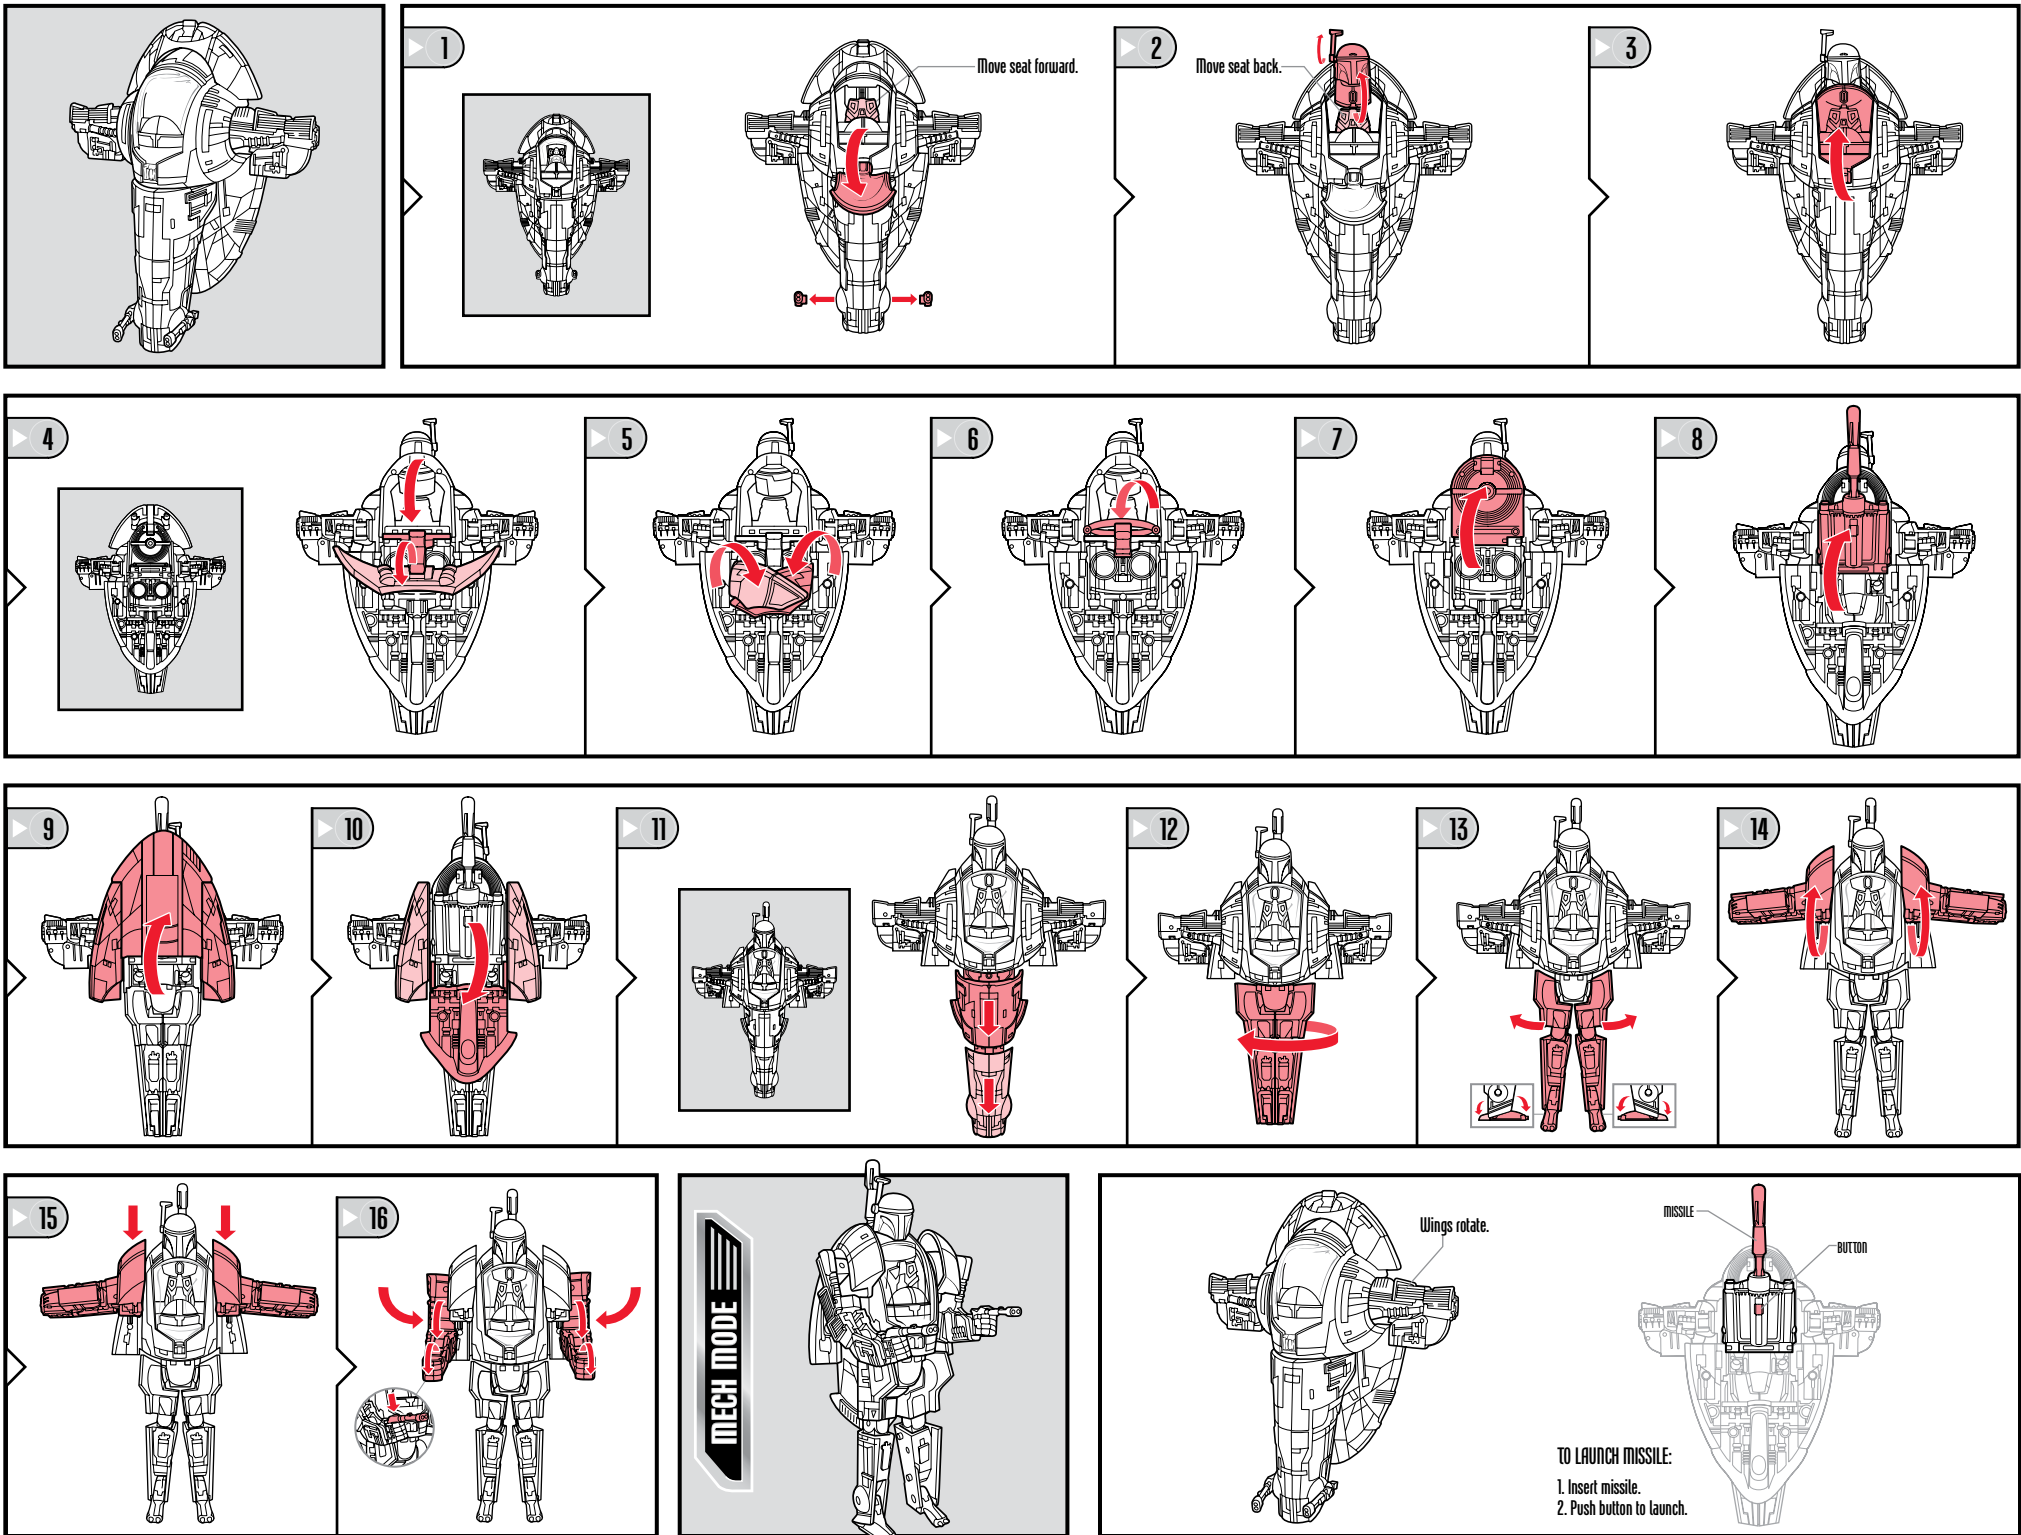

CHOKING HAZARD—Small parts.
Not for children under 3 years.

NOTE: Some parts are made to detach if excessive force is applied and are designed to be reattached if separation occurs. Adult supervision may be necessary for younger children.

CHANGING TO MECH

P/N 6804550000

Reverse order of instructions to convert back into vehicle.

VISIT starwars.hasbro.com

Some poses may require hand support.
Product and colors may vary.

Not suitable for children
under 3 years because of
small parts – choking hazard.